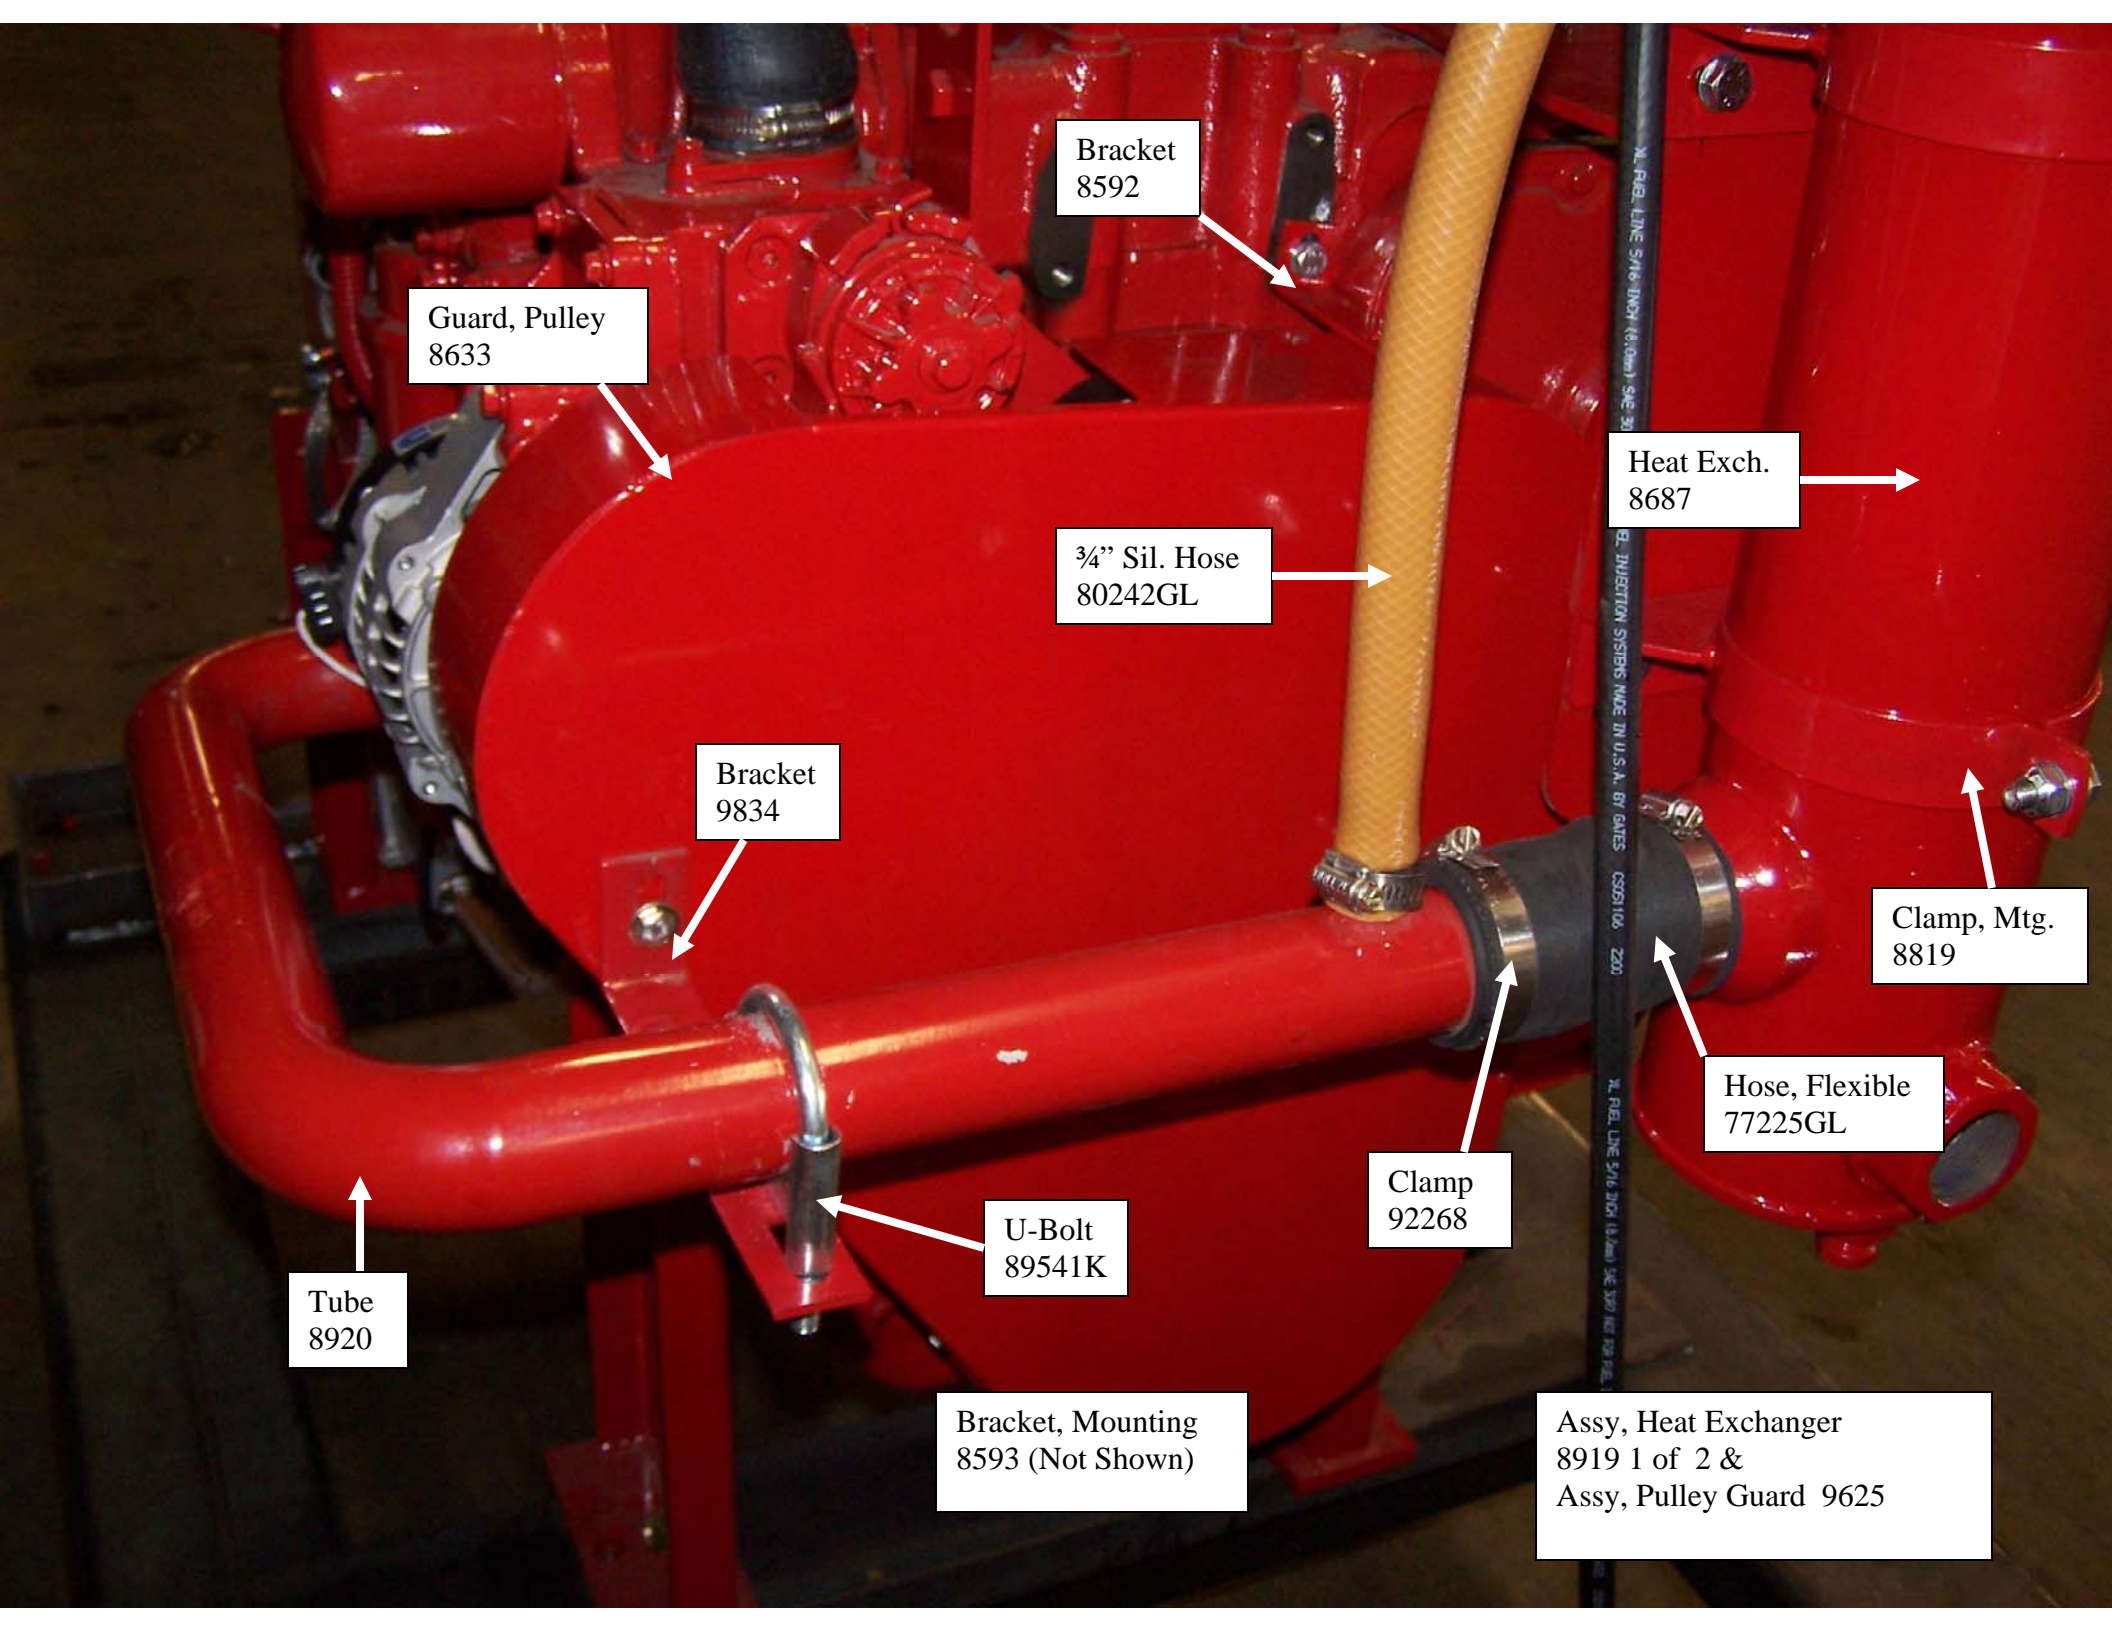

Guard, Pulley
8633

Bracket
8592

Heat Exch.
8687

3/4" Sil. Hose
80242GL

Bracket
9834

Clamp, Mtg.
8819

Tube
8920

U-Bolt
89541K

Bracket, Mounting
8593 (Not Shown)

Clamp
92268

Hose, Flexible
77225GL

Assy, Heat Exchanger
8919 1 of 2 &
Assy, Pulley Guard 9625