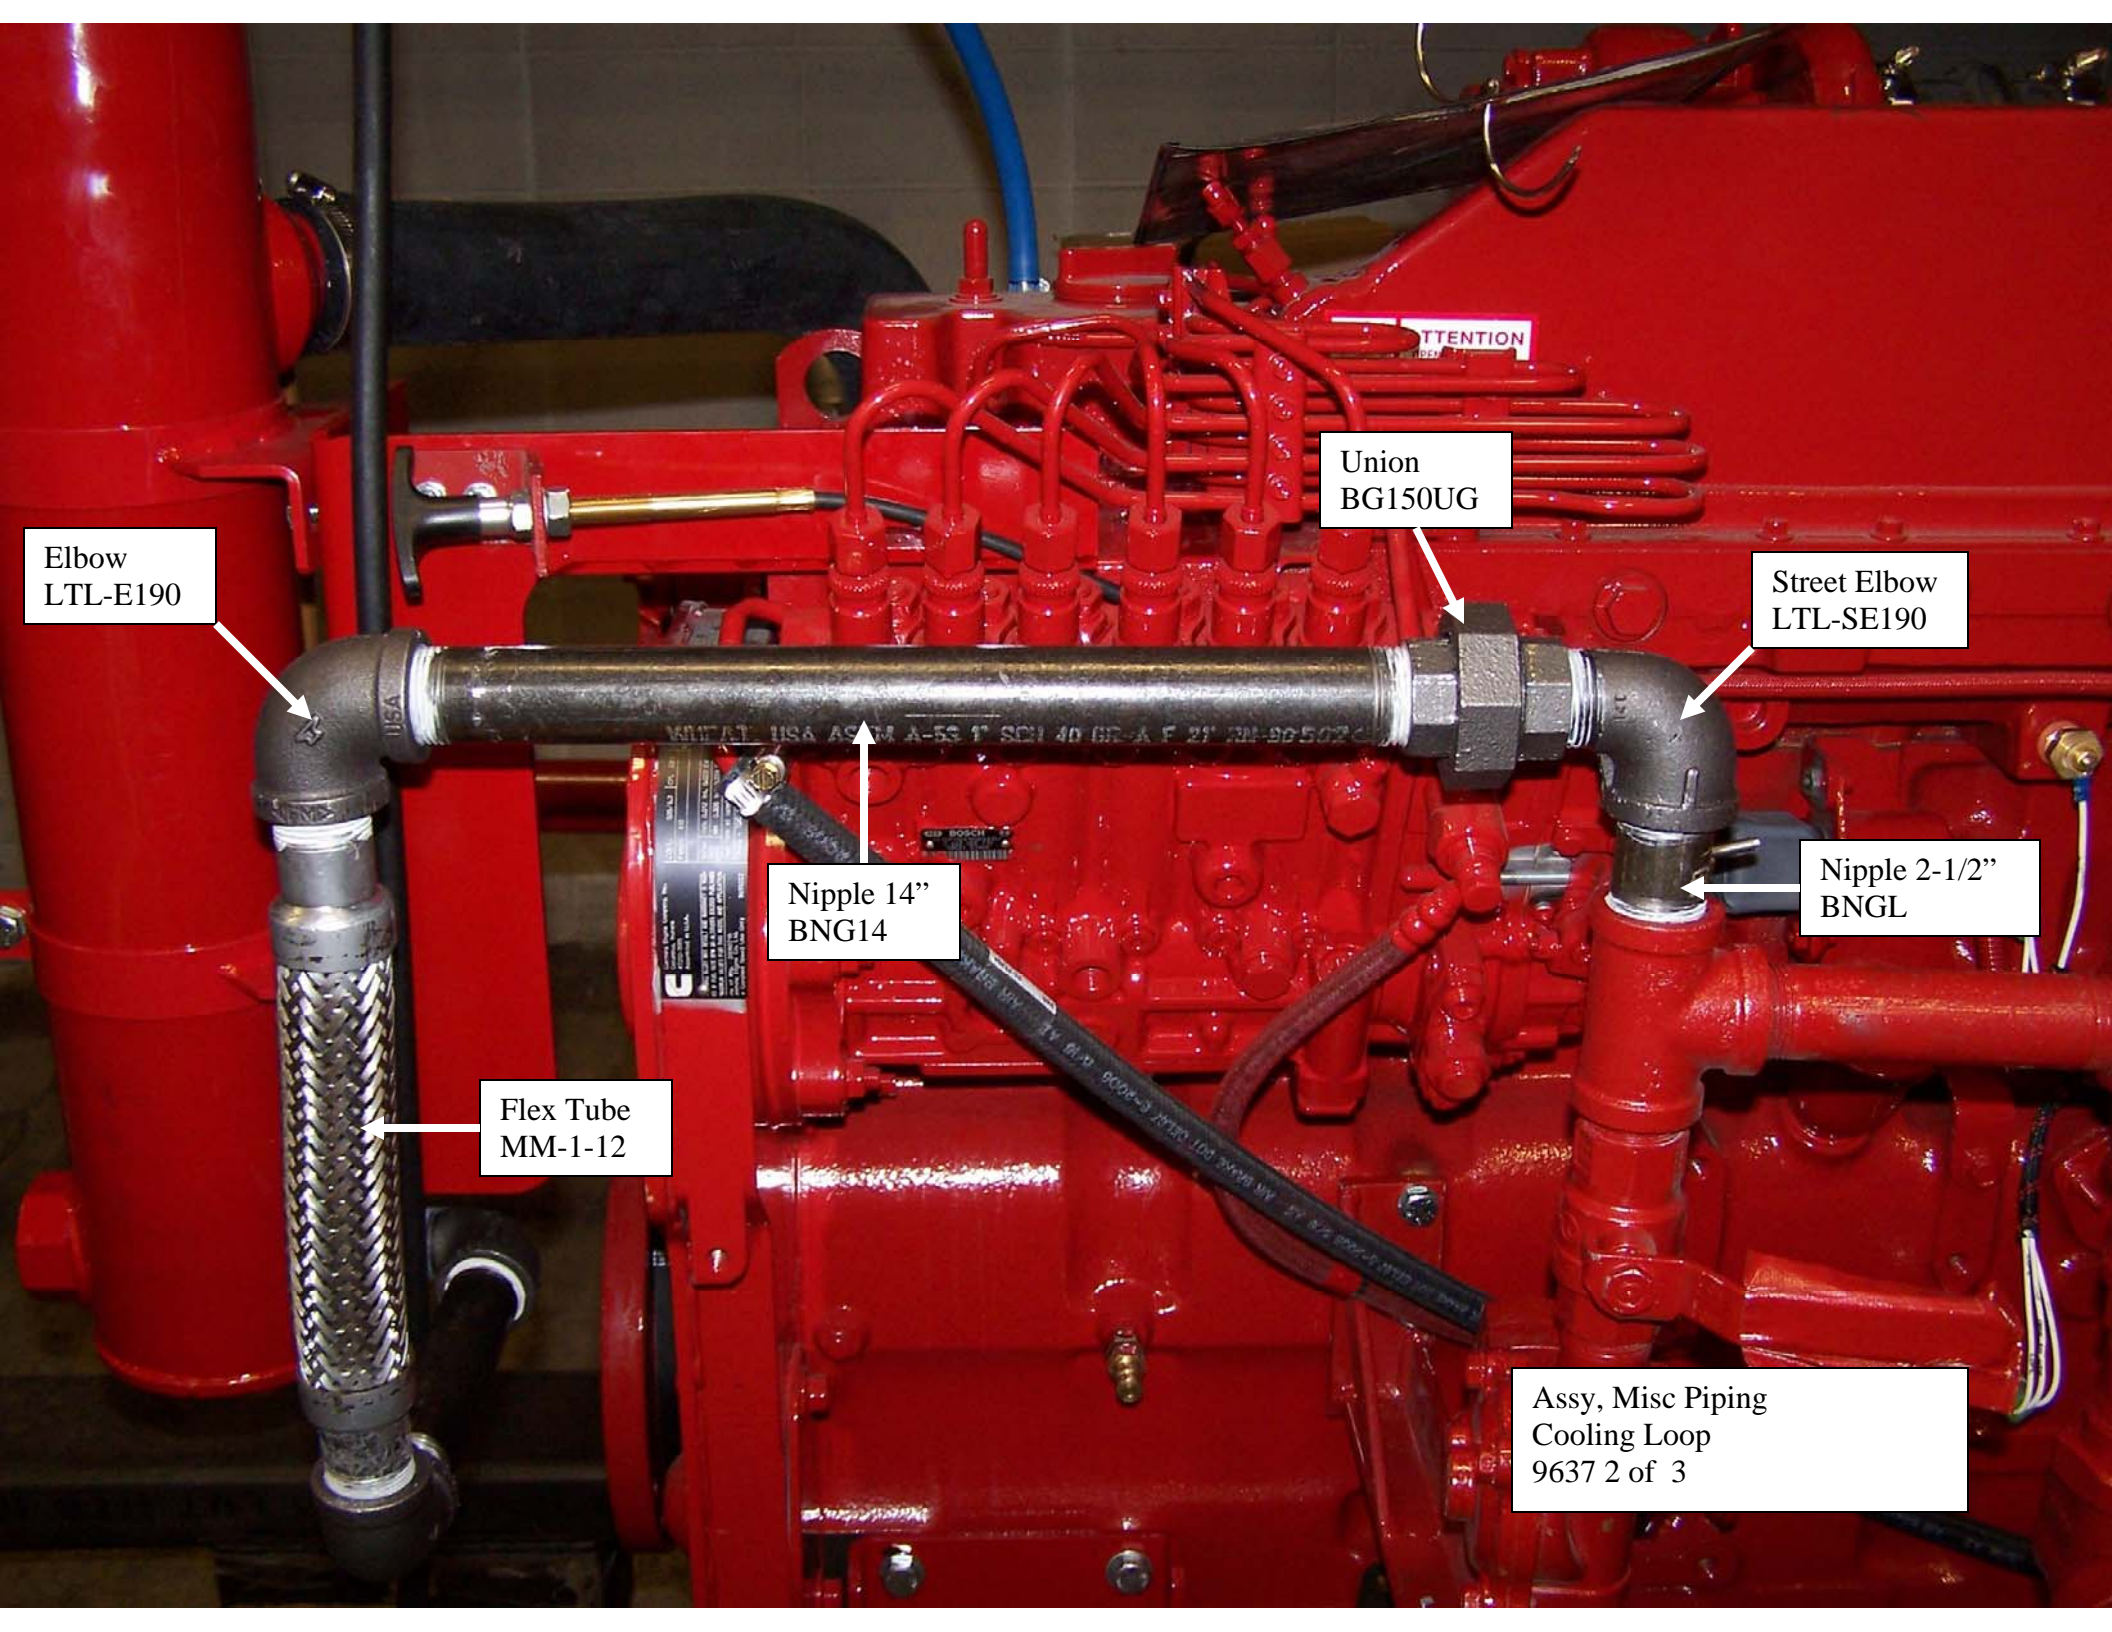

Elbow
LTL-E190

Union
BG150UG

Street Elbow
LTL-SE190

Nipple 14\"/>
BNG14

Nipple 2-1/2\"/>
BNGL

Flex Tube
MM-1-12

Assy, Misc Piping
Cooling Loop
9637 2 of 3