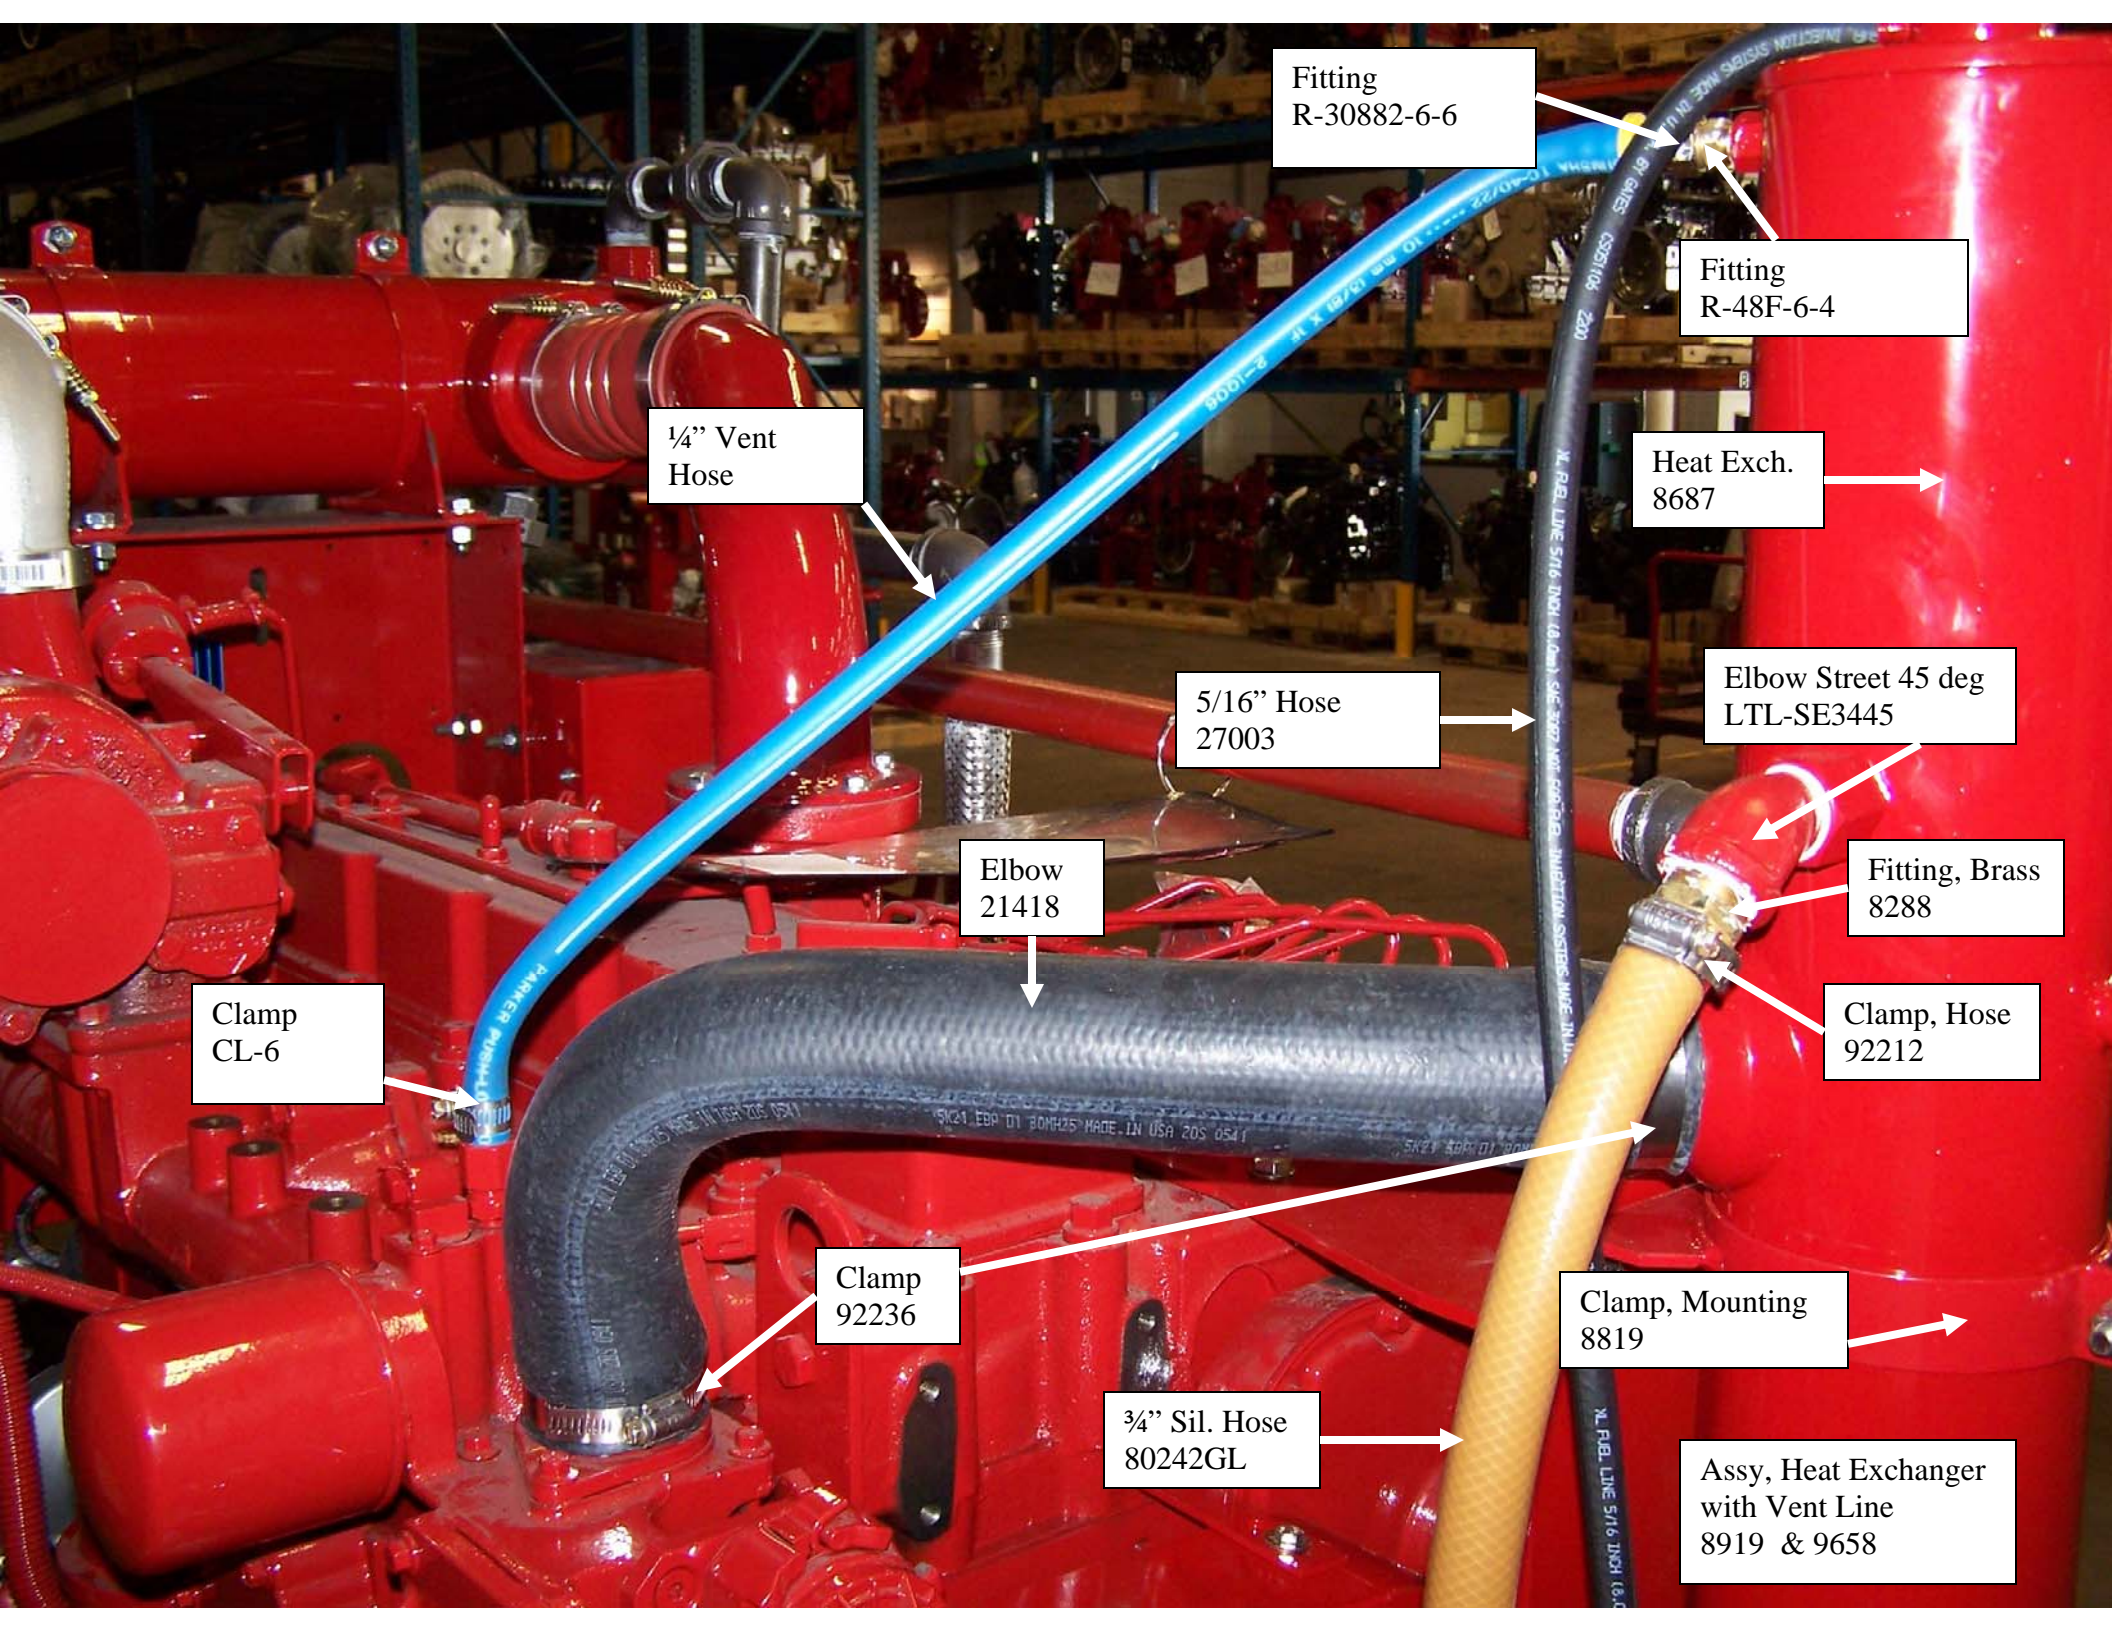

Fitting
R-30882-6-6

Fitting
R-48F-6-4

Heat Exch.
8687

Elbow Street 45 deg
LTL-SE3445

Fitting, Brass
8288

Clamp, Hose
92212

Clamp, Mounting
8819

Assy, Heat Exchanger
with Vent Line
8919 & 9658

3/4" Sil. Hose
80242GL

Clamp
92236

Elbow
21418

5/16" Hose
27003

1/4" Vent
Hose

Clamp
CL-6