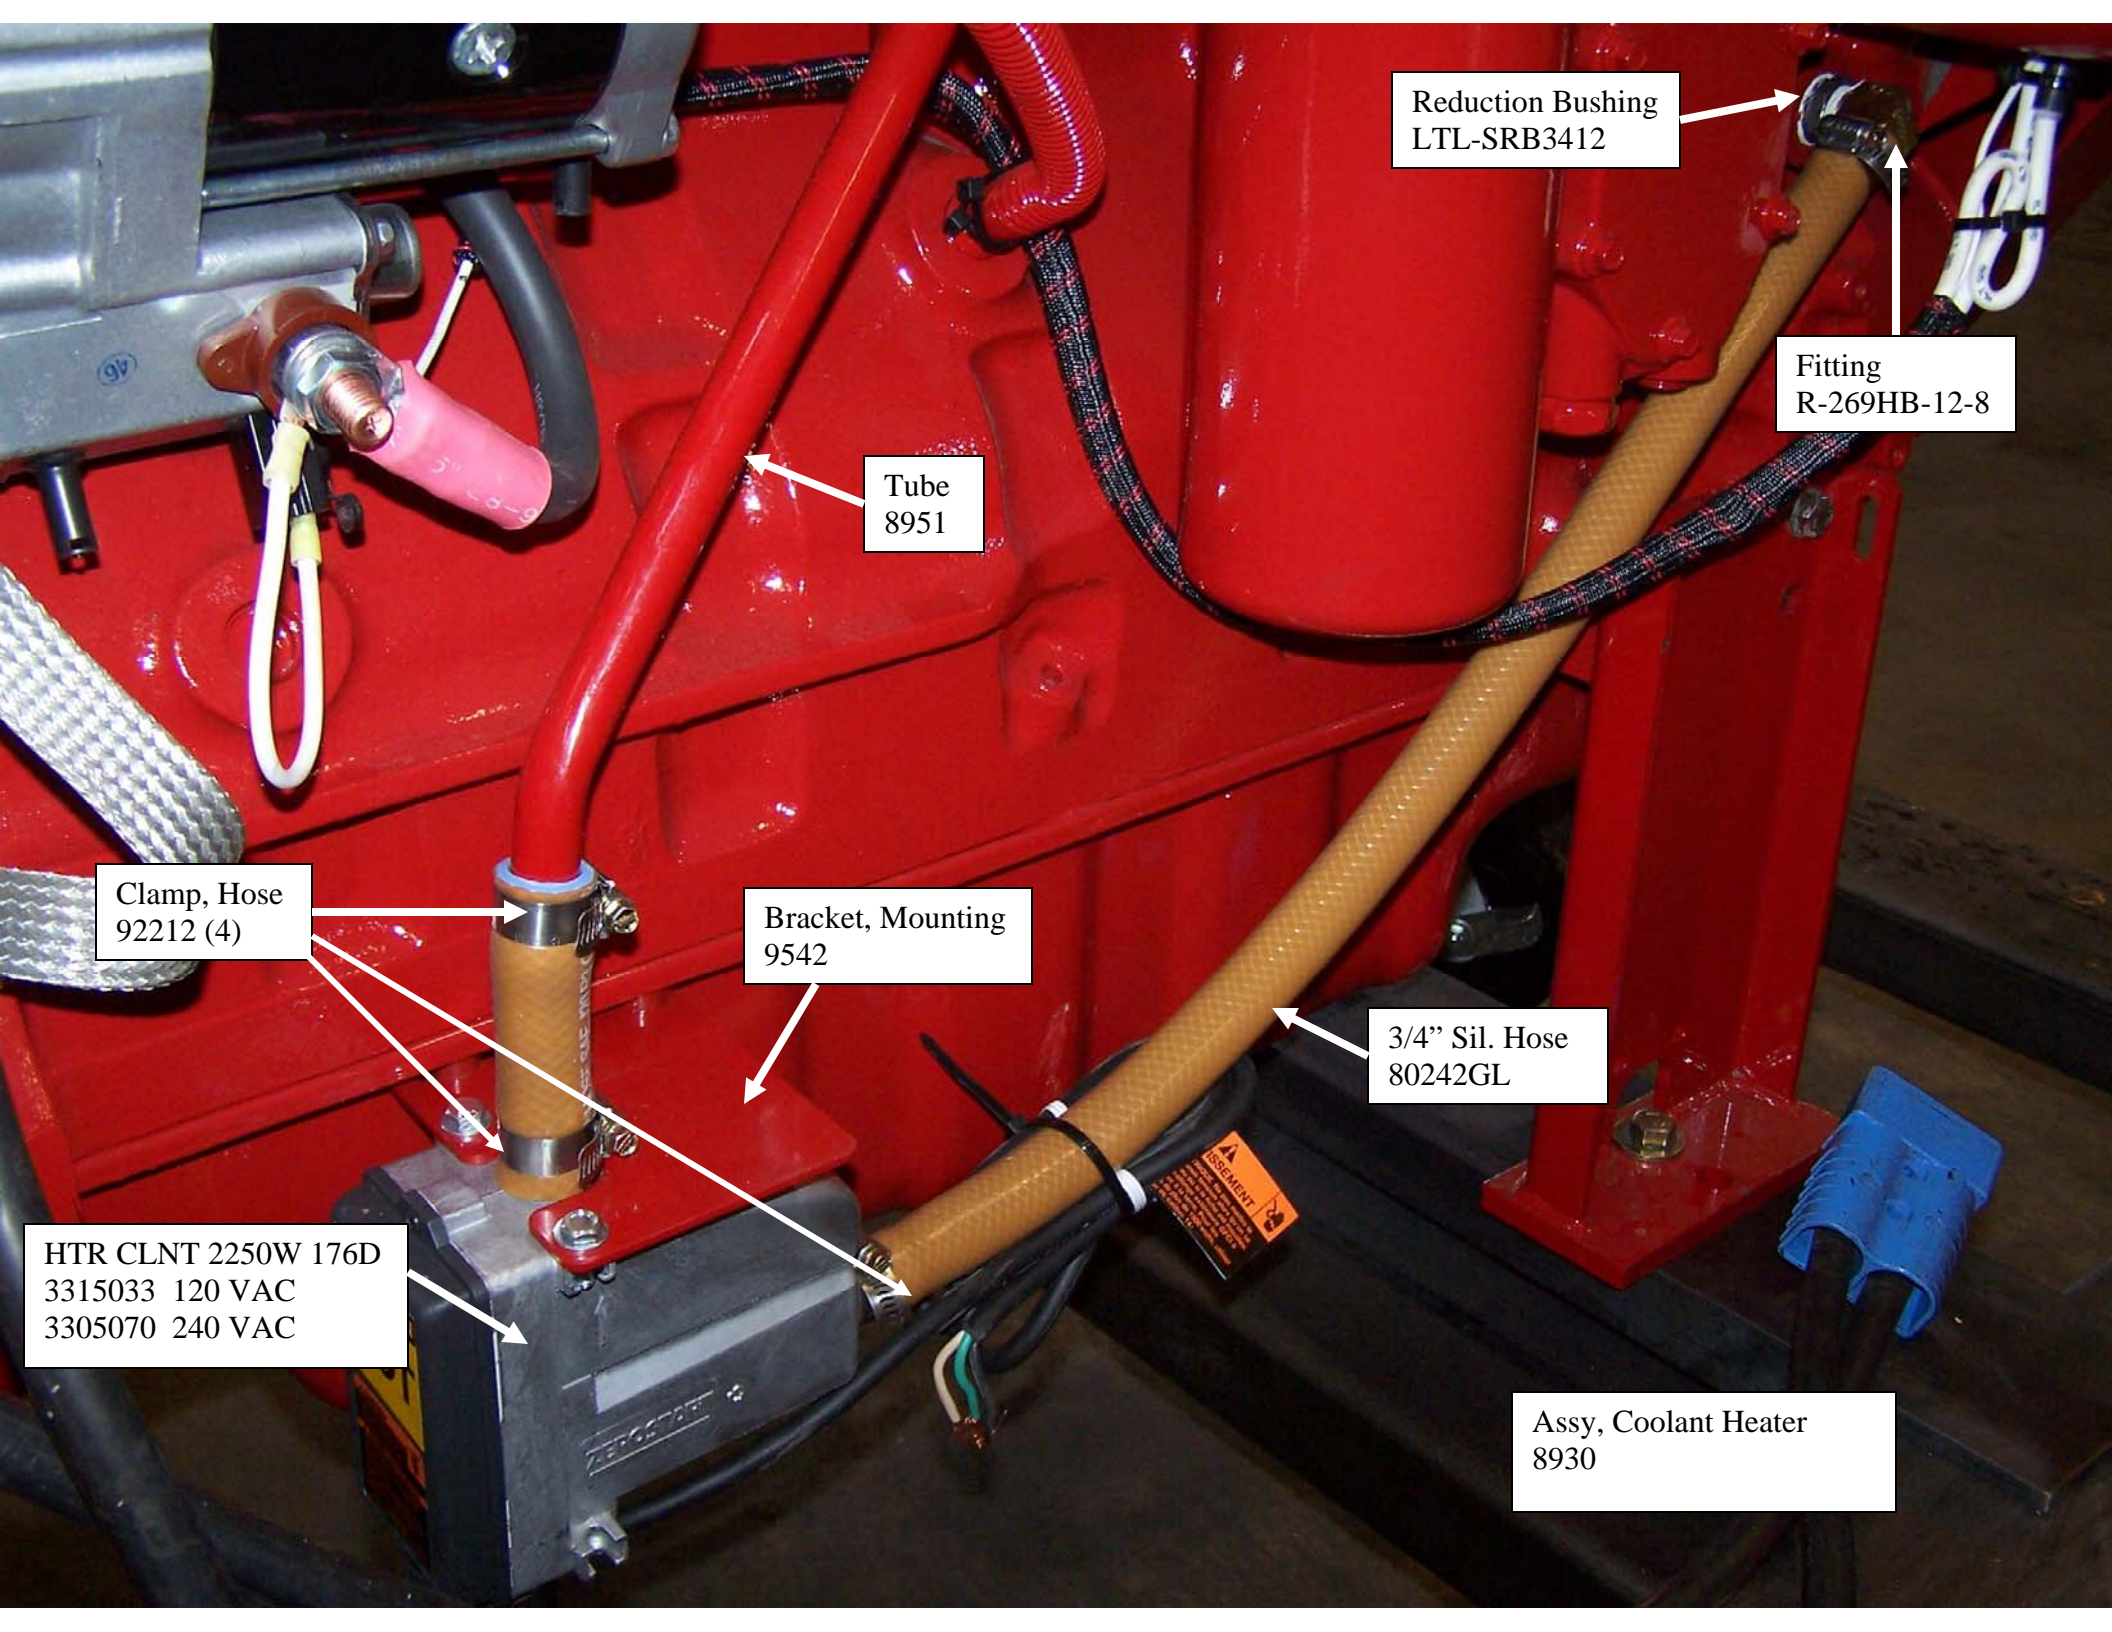

Reduction Bushing
LTL-SRB3412

Fitting
R-269HB-12-8

Tube
8951

Clamp, Hose
92212 (4)

Bracket, Mounting
9542

3/4" Sil. Hose
80242GL

HTR CLNT 2250W 176D
3315033 120 VAC
3305070 240 VAC

Assy, Coolant Heater
8930