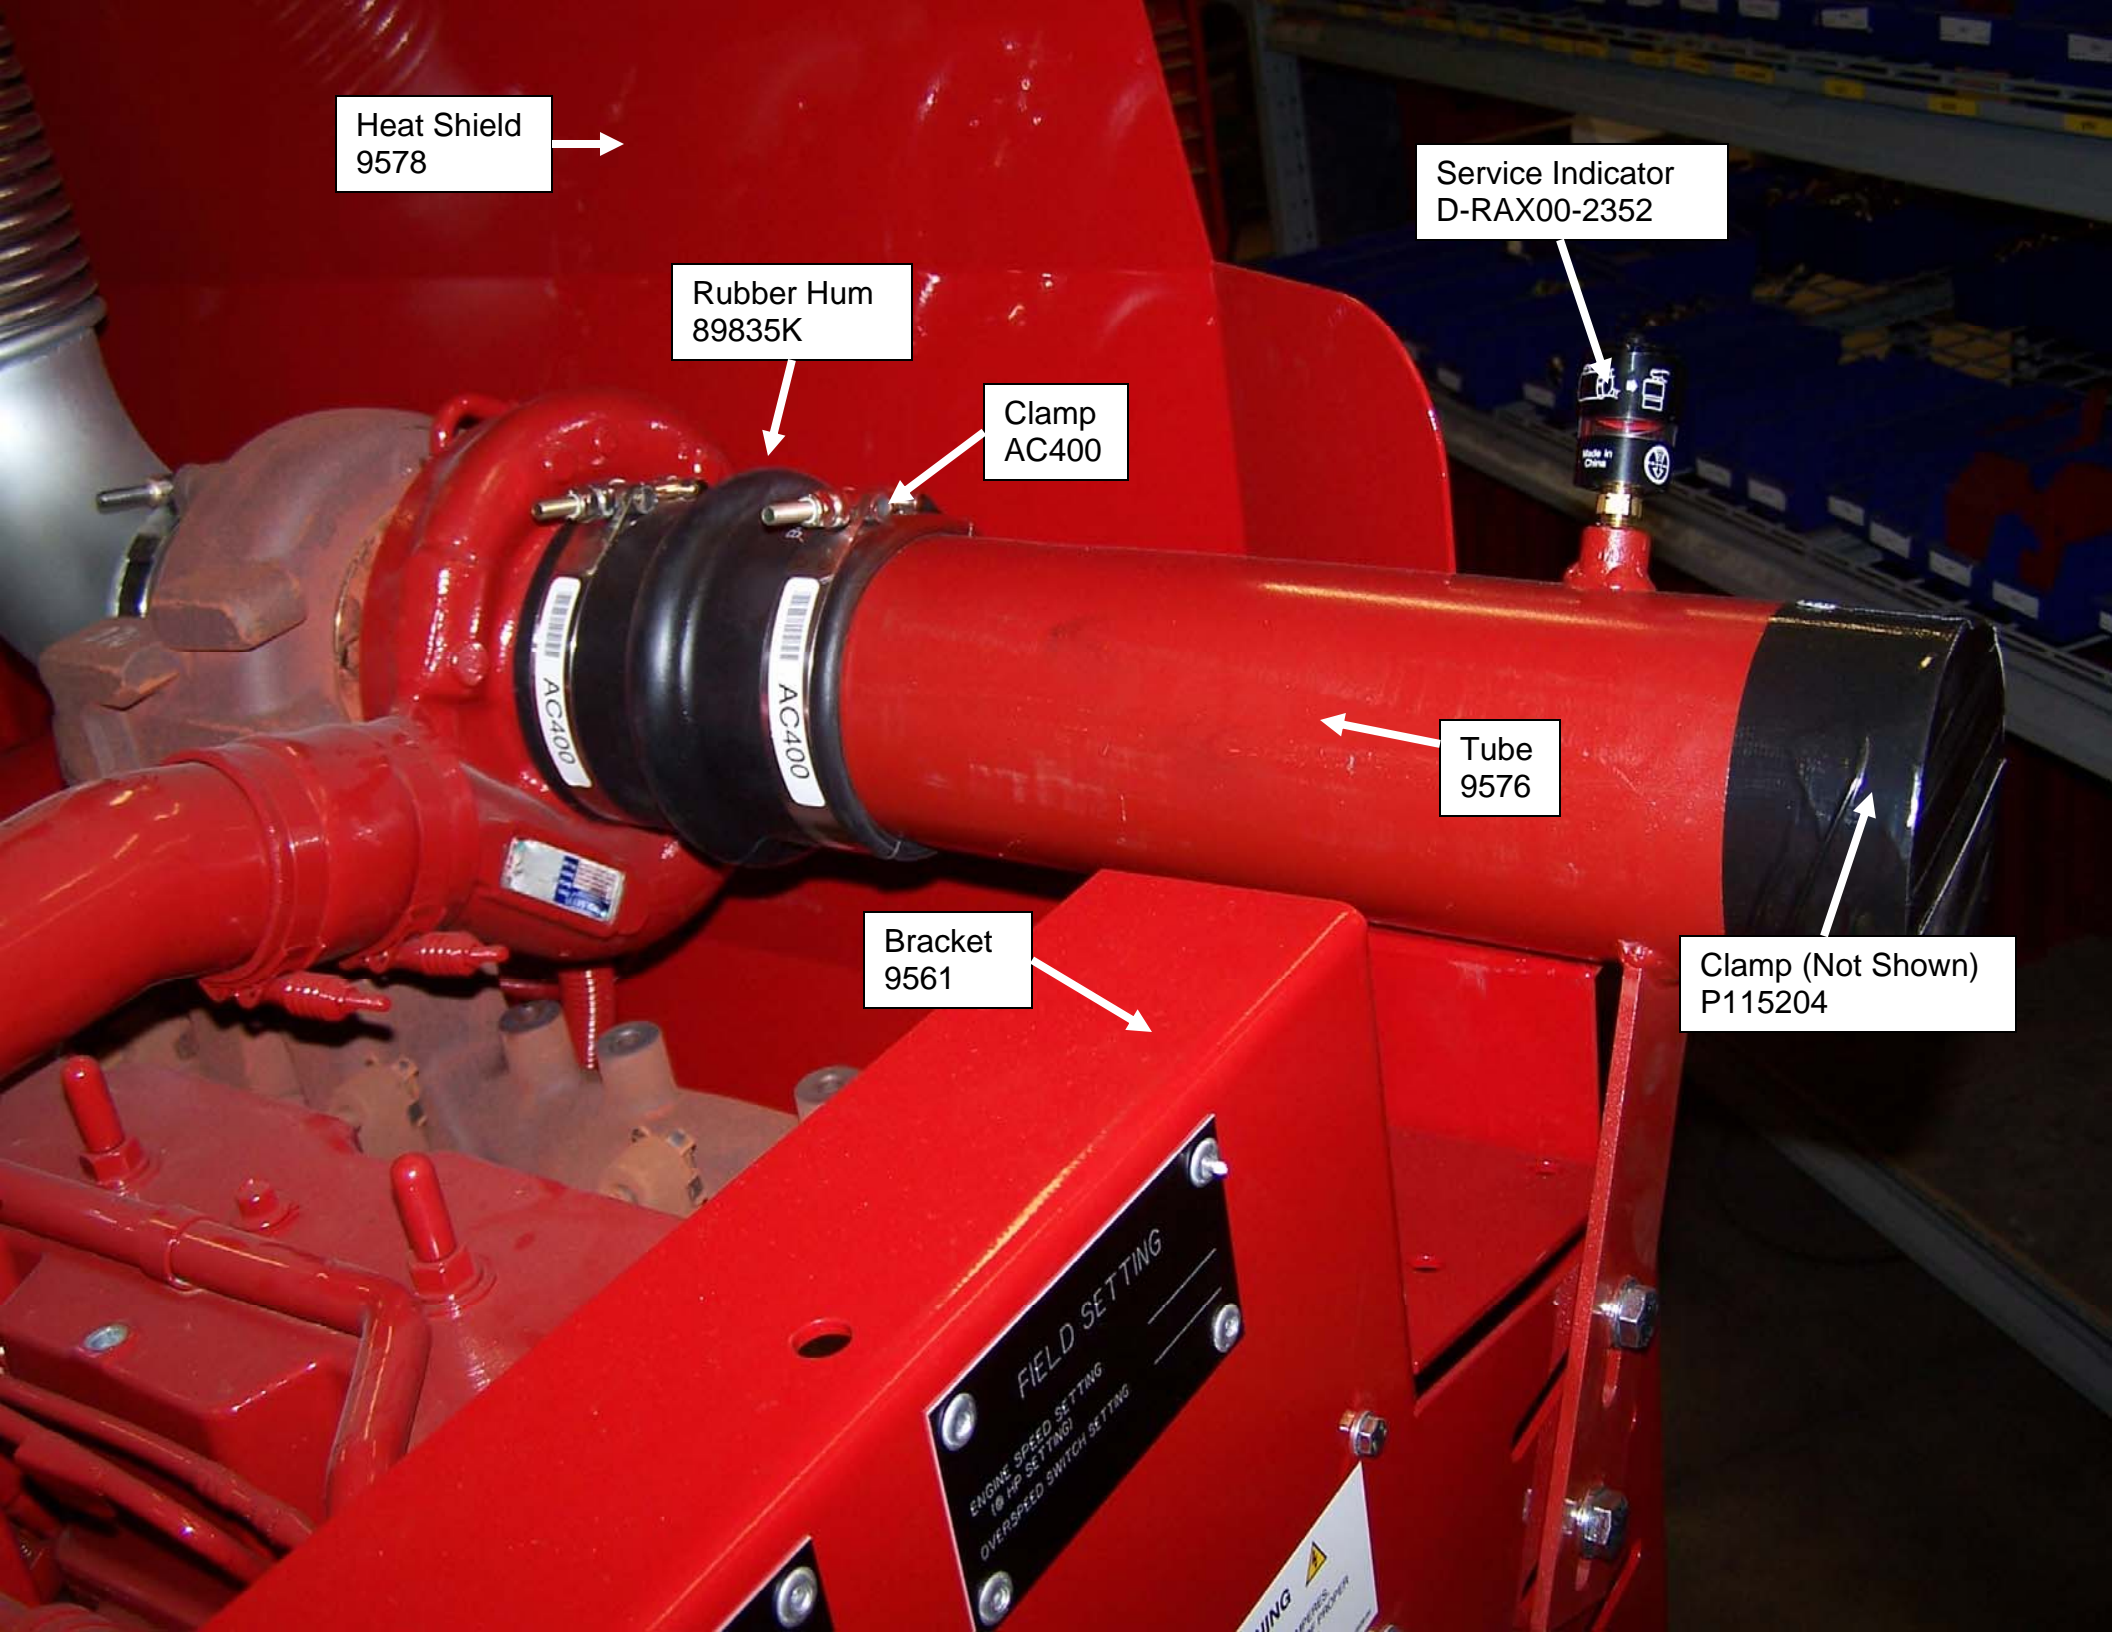

Union
BG150UG

Control panel with Cummins logo, gauges, and switches. Labels include: AUTO, CRANK BATT A, MANUAL, RESET/STOP, CRANK BATT B.

Assy, Cooling Loop
9659 12 volt

U-Bolt
3043T37

U-Bolt
3043T37

Bracket
8905

FIELD SETTING
ENGINE SPEED SETTING
(@ PIP SETTING)
OVERSPEED SWITCH SETTING

WARNING

Hose, Fuel Line
201-6

Hose, Fuel Line
201-8

Elbow
23920-6-6

Elbow
23920-8-8

Bulkhead
6-WGTX-WLNS

Bulkhead
8-WGTX-WLNS