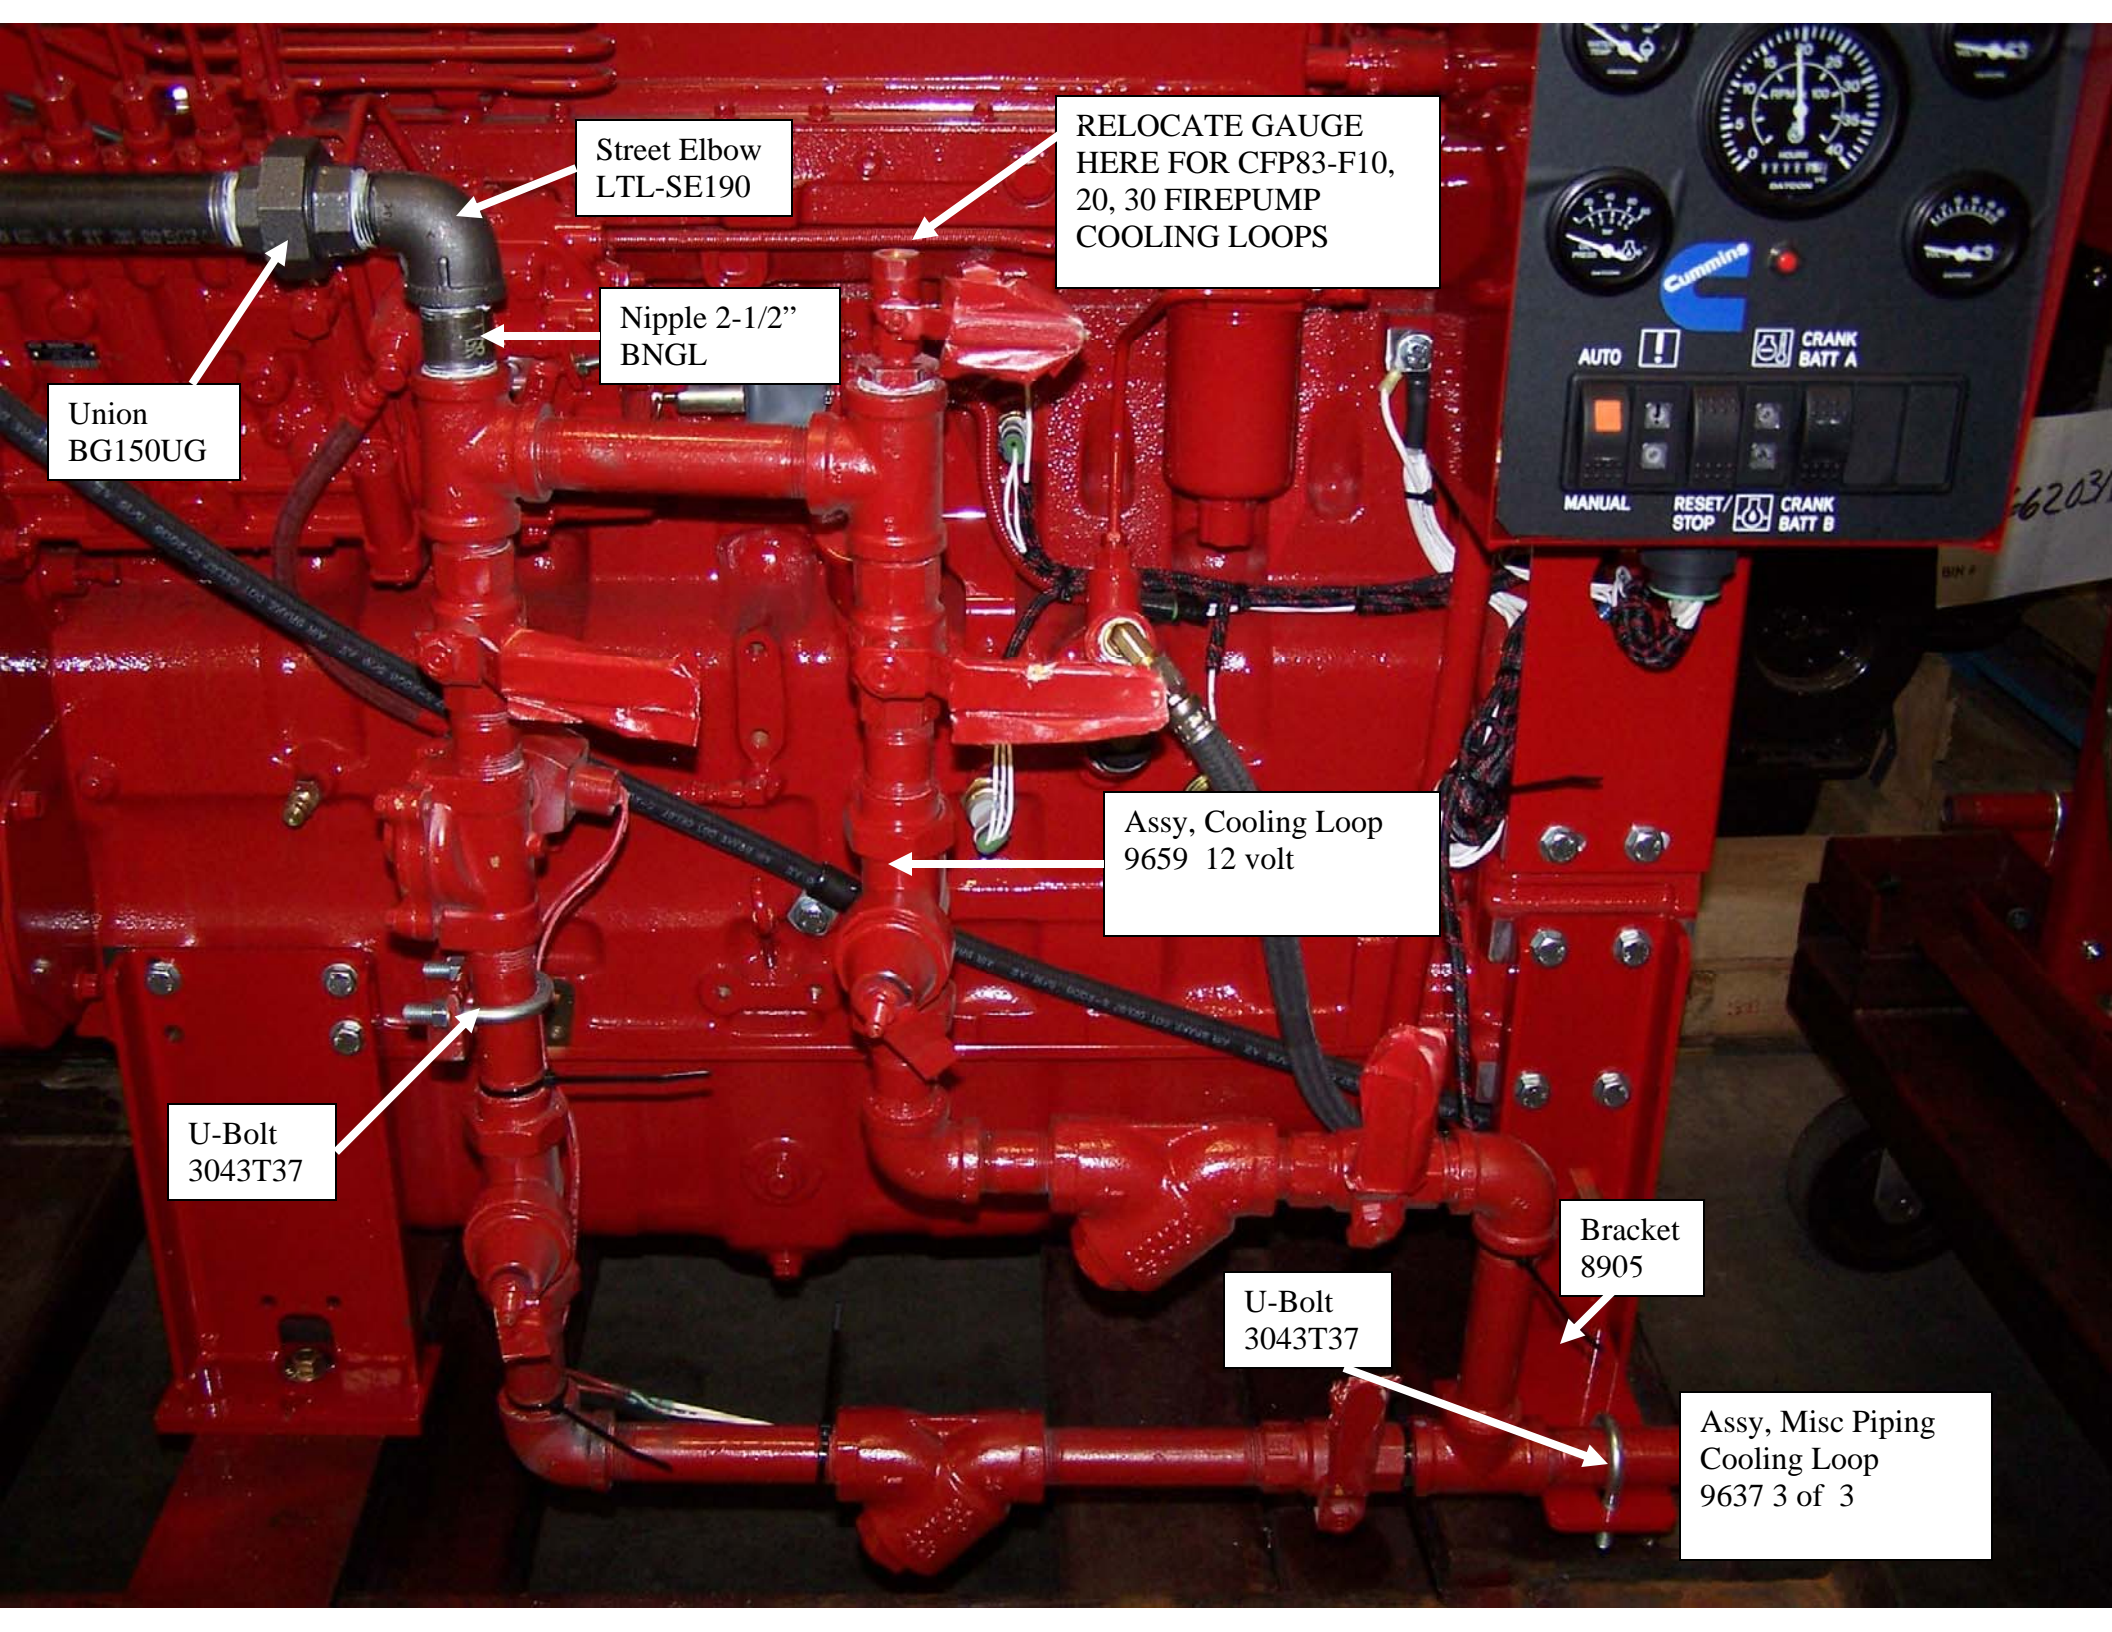

Street Elbow
LTL-SE190

RELOCATE GAUGE
HERE FOR CFP83-F10,
20, 30 FIREPUMP
COOLING LOOPS

Nipple 2-1/2"
BNGL

Union
BG150UG

Control panel with Cummins logo, gauges, and switches. Labels include: AUTO, CRANK BATT A, MANUAL, RESET/STOP, CRANK BATT B.

Assy, Cooling Loop
9659 12 volt

U-Bolt
3043T37

U-Bolt
3043T37

Bracket
8905

Assy, Misc Piping
Cooling Loop
9637 3 of 3